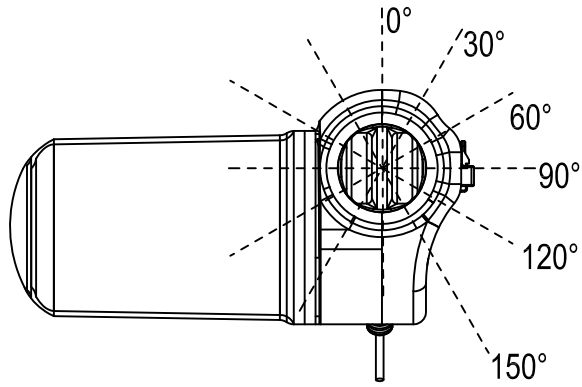

Pivot angle

UNIT:mm

DATE:

5 October 2015

MOTECK[®]
MOTORIZE OUR WORLD

TITLE:

Linear Actuator MD66