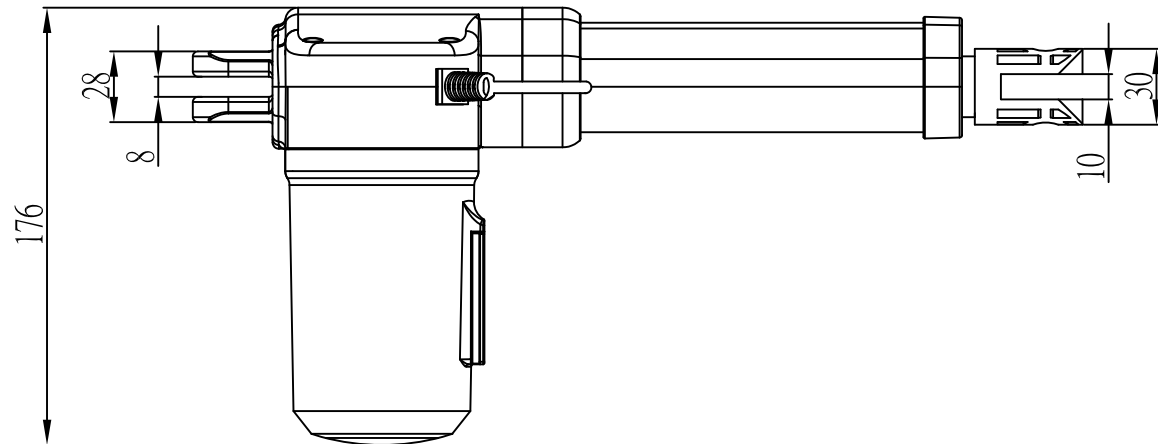

Pivot angle

UNIT:mm

DATE:

5 October 2015

MOTECK[®]
MOTORIZE OUR WORLD

TITLE:

Linear Actuator MD66