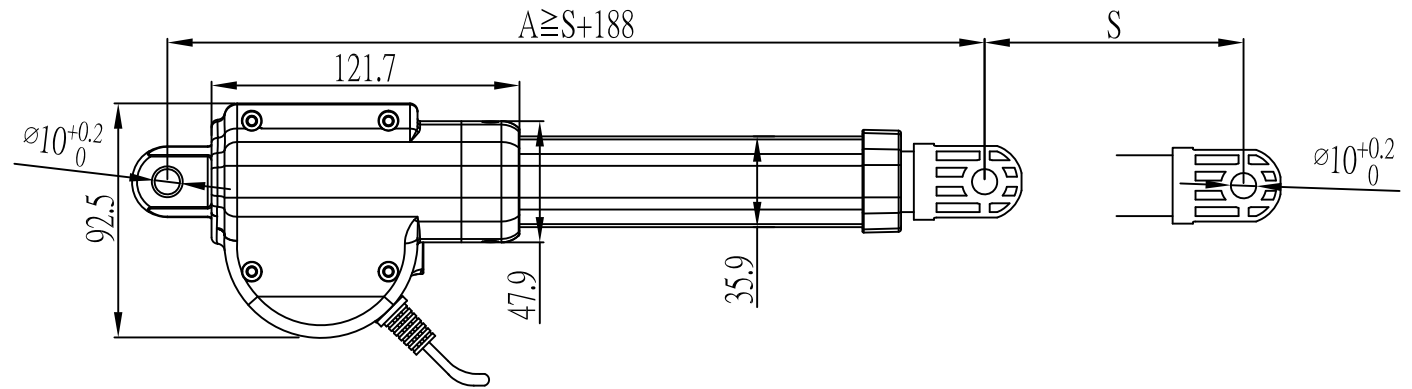

Pivot angle

UNIT:mm

DATE:

5 October 2015

MOTECK[®]
MOTORIZE OUR WORLD

TITLE:

Linear Actuator MD66