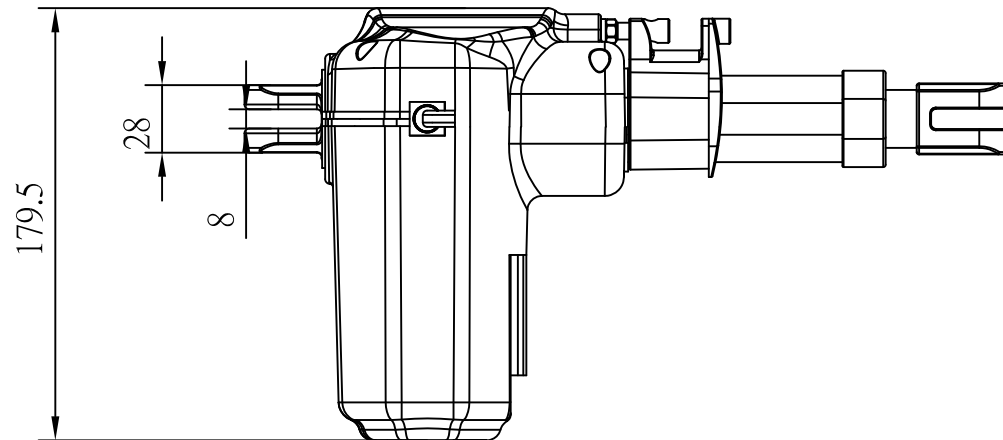

# Pivot angle

UNIT: mm

**MOTTECK**<sup>®</sup>  
MOTORIZE OUR WORLD

DATE:

11 March 2015

TITLE:

Linear Actuator MD60+QR1