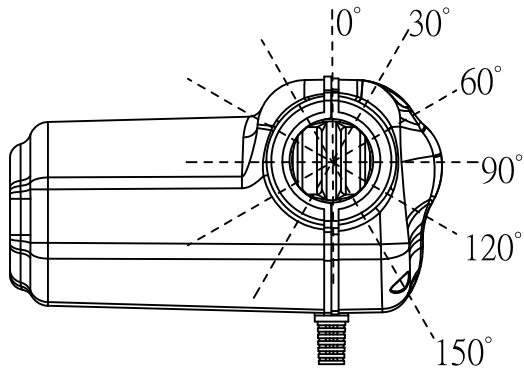

# Pivot angle

UNIT: mm

**MOTTECK**<sup>®</sup>  
MOTORIZE OUR WORLD

DATE:

11 March 2015

TITLE:

Linear Actuator MD60+QR1