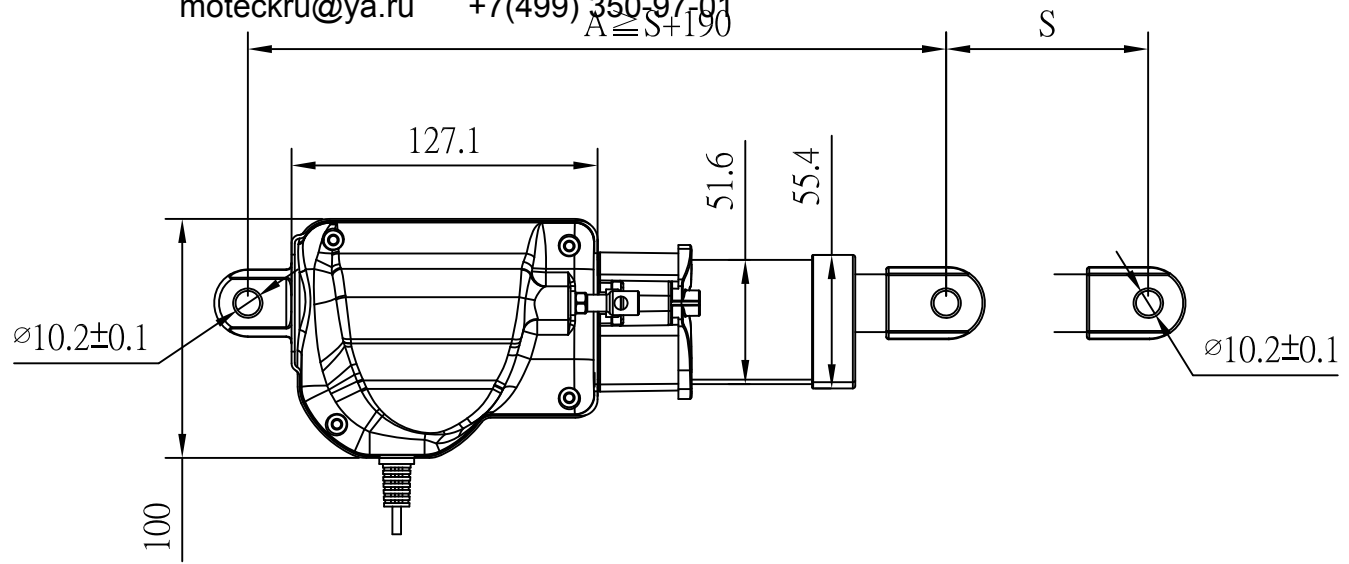

# Pivot angle

UNIT: mm

**MOTTECK**<sup>®</sup>  
MOTORIZE OUR WORLD

DATE:

11 March 2015

TITLE:

Linear Actuator MD60+QR1