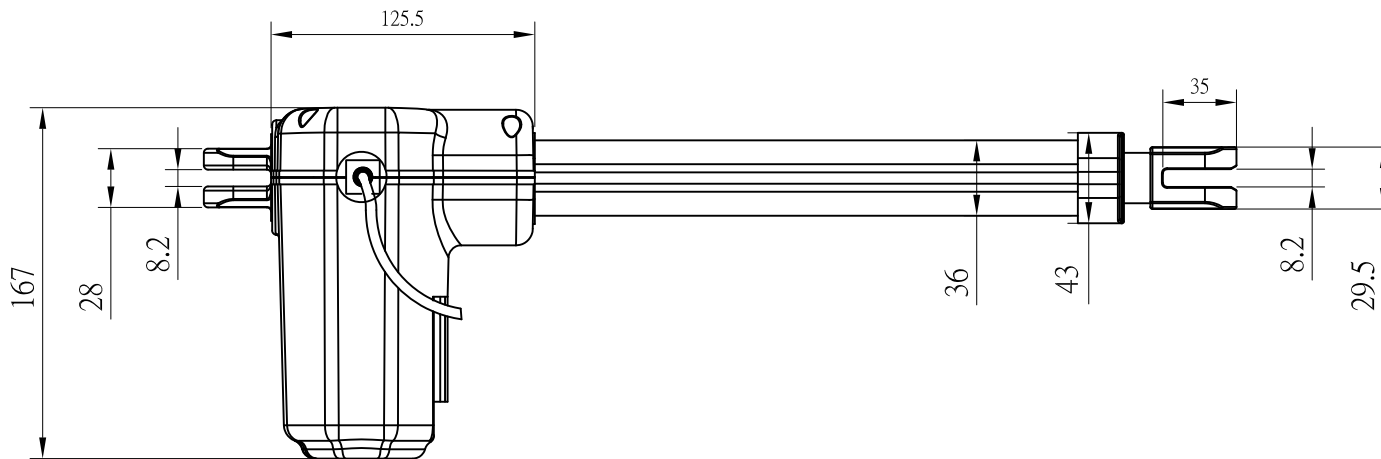

# Pivot angle

UNIT: mm

**MOTTECK**<sup>®</sup>  
MOTORIZE OUR WORLD

DATE:

11 March 2015

TITLE:

Linear Actuator MD60