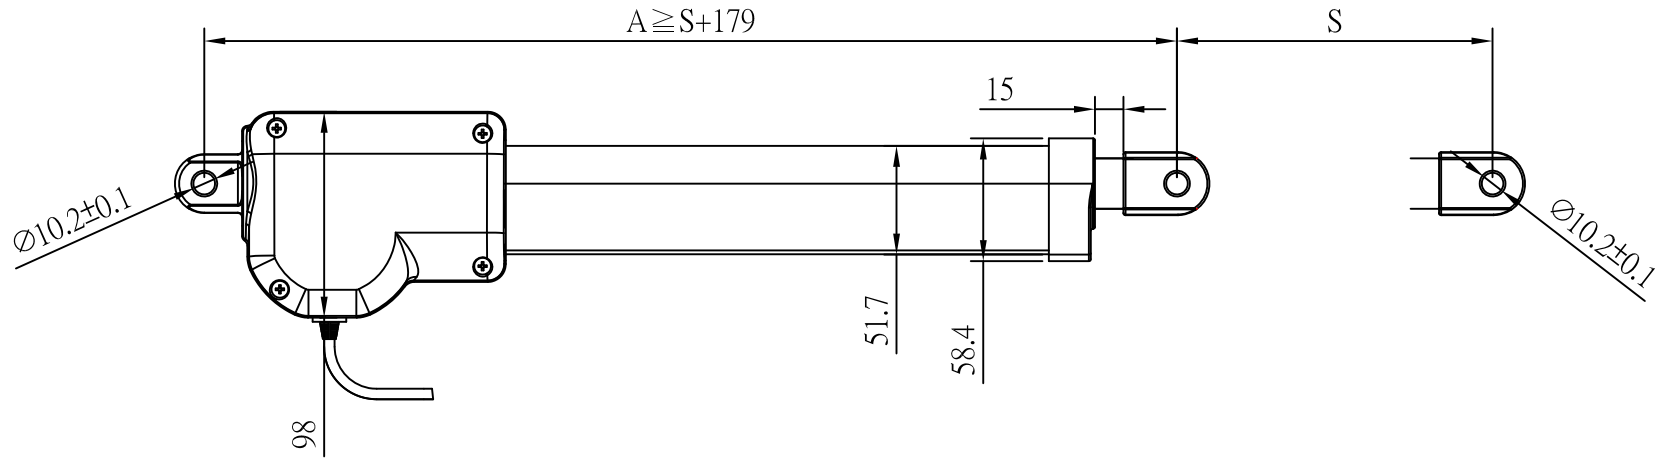

# Pivot angle

UNIT: mm

**MOTTECK**<sup>®</sup>  
MOTORIZE OUR WORLD

DATE:

11 March 2015

TITLE:

Linear Actuator MD60