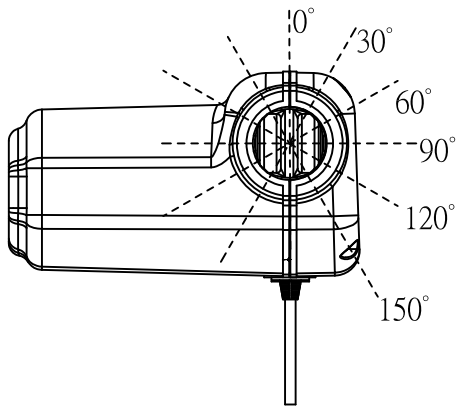

# Pivot angle

UNIT: mm

**MOTTECK**<sup>®</sup>  
MOTORIZE OUR WORLD

DATE:

11 March 2015

TITLE:

Linear Actuator MD60