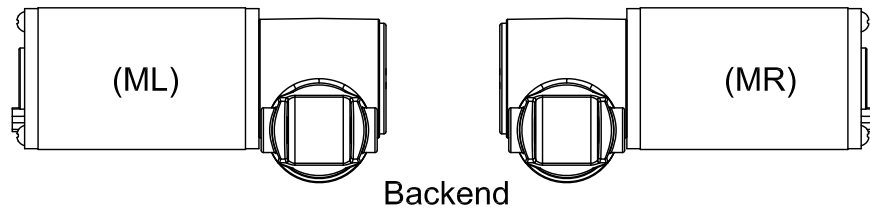

Steroke	100	150	200	250	300	350	400
Retracted Length	253	303	353	403	453	503	553

Motor mounting direction:

UNIT:mm

 MOTTECK [®] MOTORIZE OUR WORLD	DATE:
	01 November 2016
TITLE:	
Linear Actuator LD40	