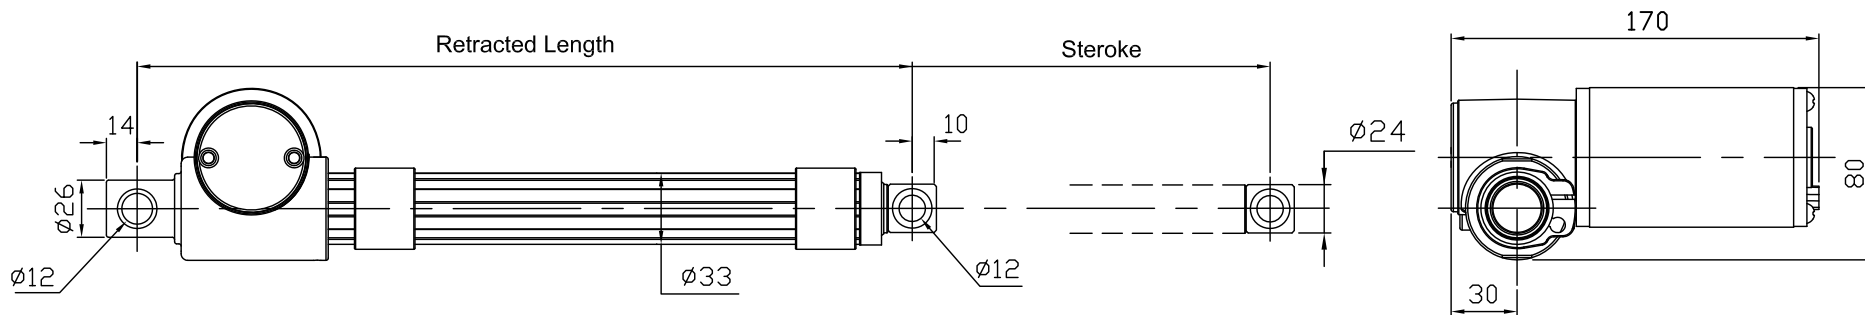

Steroke	100	150	200	250	300	350	400
Retracted Length	253	303	353	403	453	503	553

Motor mounting direction:

UNIT:mm

 MOTTECK [®] MOTORIZE OUR WORLD	DATE:
	01 November 2016
TITLE:	
Linear Actuator LD40	