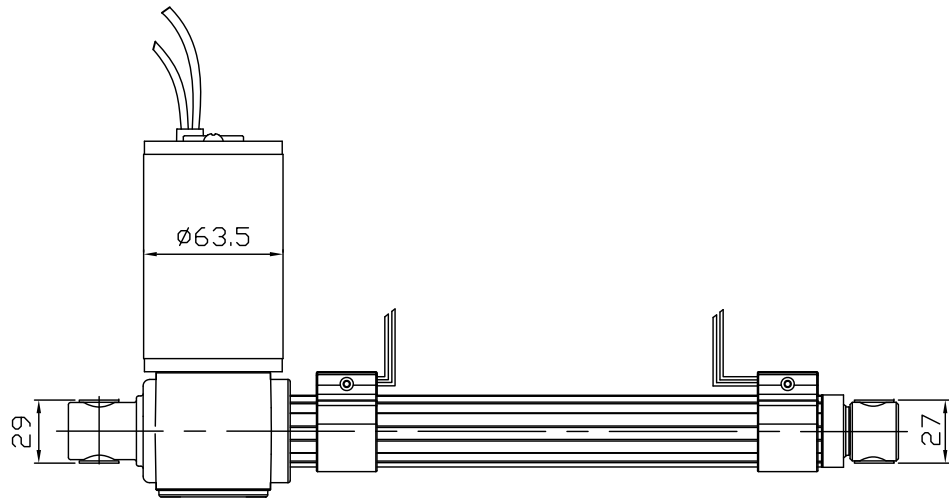

Steroke	100	150	200	250	300	350	400
Retracted Length	253	303	353	403	453	503	553

Motor mounting direction:

UNIT:mm

 MOTTECK [®] MOTORIZE OUR WORLD	DATE:
	01 November 2016
TITLE:	
Linear Actuator LD40	