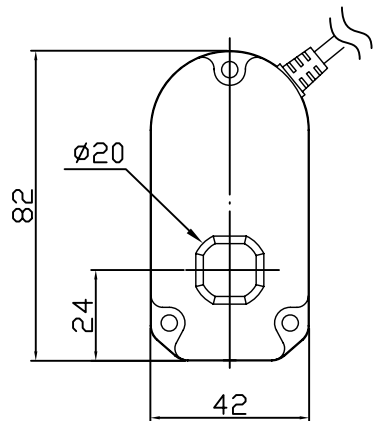

S	50	100	150	200	250	300
A	158	209	260	311	362	413

Front Connector:

 MOTTECK [®] MOTORIZE OUR WORLD	DATE:
	14 April 2014
TITLE:	
Linear Actuator LD3	