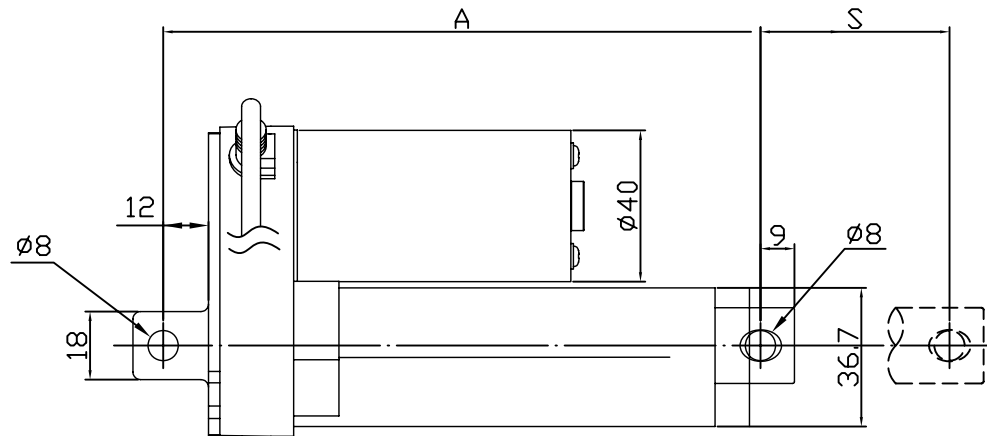

S	50	100	150	200	250	300
A	158	209	260	311	362	413

Front Connector:

 MOTTECK [®] MOTORIZE OUR WORLD	DATE:
	14 April 2014
TITLE:	
Linear Actuator LD3	