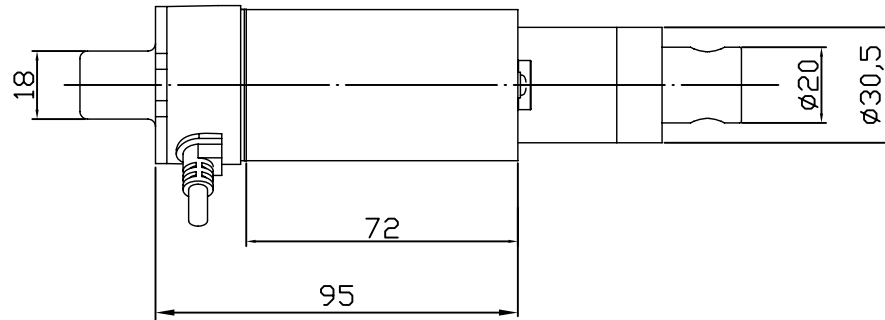

S	50	100	150	200	250	300
A	158	209	260	311	362	413

Front Connector:

 MOTTECK [®] MOTORIZE OUR WORLD	DATE:
	14 April 2014
TITLE:	
Linear Actuator LD3	