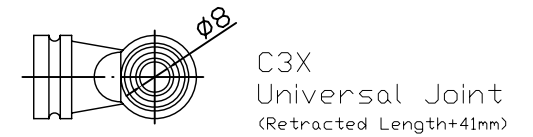

S	50	100	150	200	250	300
A	158	209	260	311	362	413

Front Connector:

 MOTTECK [®] MOTORIZE OUR WORLD	DATE:
	14 April 2014
TITLE:	
Linear Actuator LD3	