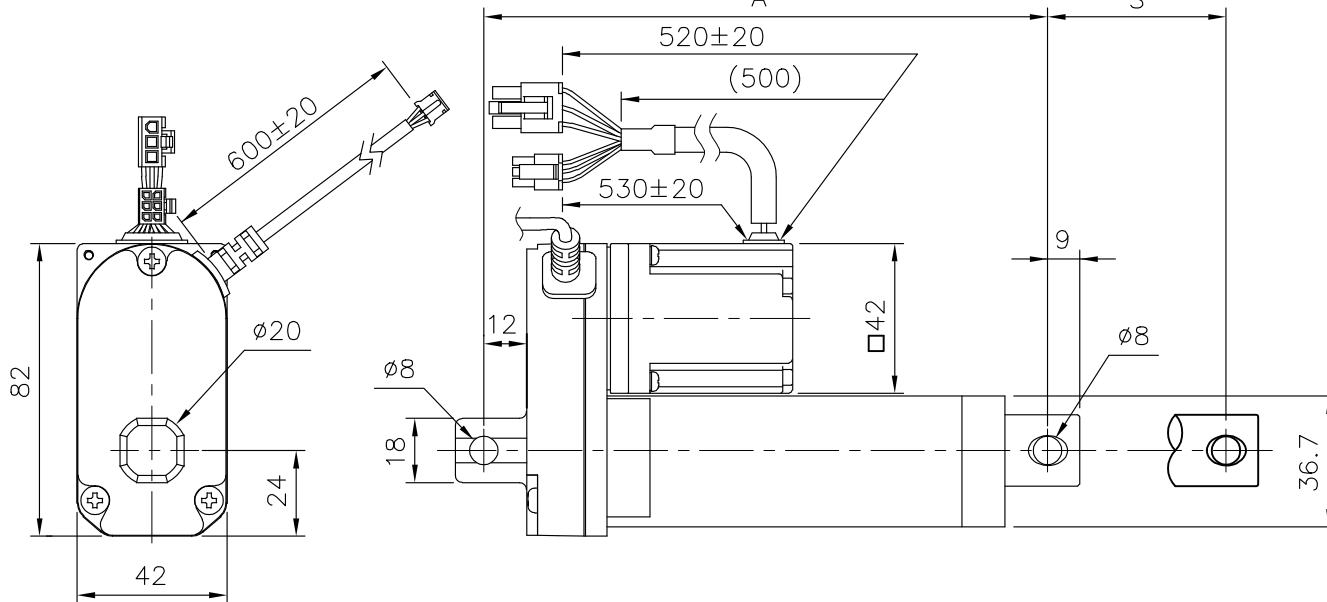

S	100	150	200	250	300
A	209	260	311	362	413

Front Connector:

C1X
Hole

C6X
Plastic Connector

C3X
Universal Joint
(Retracted Length+41mm)

MOTTECK[®] DATE: 9 March 2020
 MOTORIZE OUR WORLD

TITLE: Linear Actuator LD3L