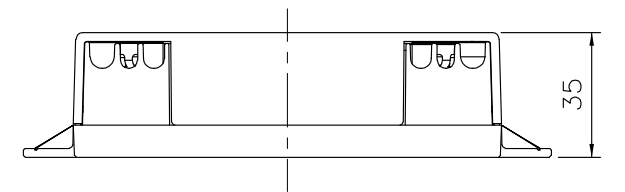

S	100	150	200	250	300
A	209	260	311	362	413

Front Connector:

C1X
Hole

C6X
Plastic Connector

C3X
Universal Joint
(Retracted Length+41mm)

MOTTECK[®] DATE: 9 March 2020
 MOTORIZE OUR WORLD

TITLE: Linear Actuator LD3L