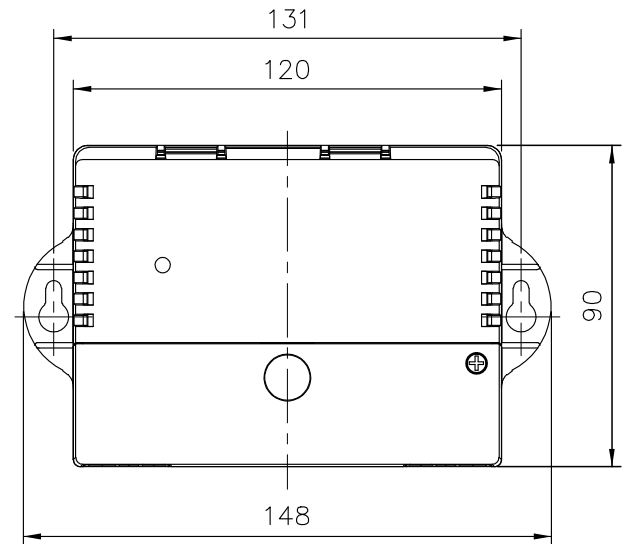

S	100	150	200	250	300
A	209	260	311	362	413

Front Connector:

C1X
Hole

C6X
Plastic Connector

C3X
Universal Joint
(Retracted Length+41mm)

MOTTECK[®] DATE: 9 March 2020
 MOTORIZE OUR WORLD

TITLE: Linear Actuator LD3L