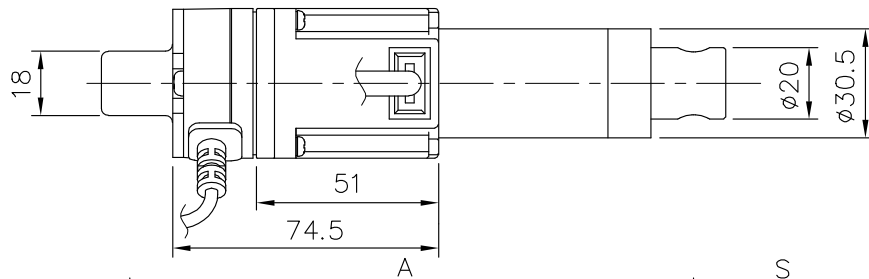

S	100	150	200	250	300
A	209	260	311	362	413

Front Connector:

C1X
Hole

C6X
Plastic Connector

C3X
Universal Joint
(Retracted Length+41mm)

MOTTECK[®] DATE: 9 March 2020
 MOTORIZE OUR WORLD

TITLE: Linear Actuator LD3L