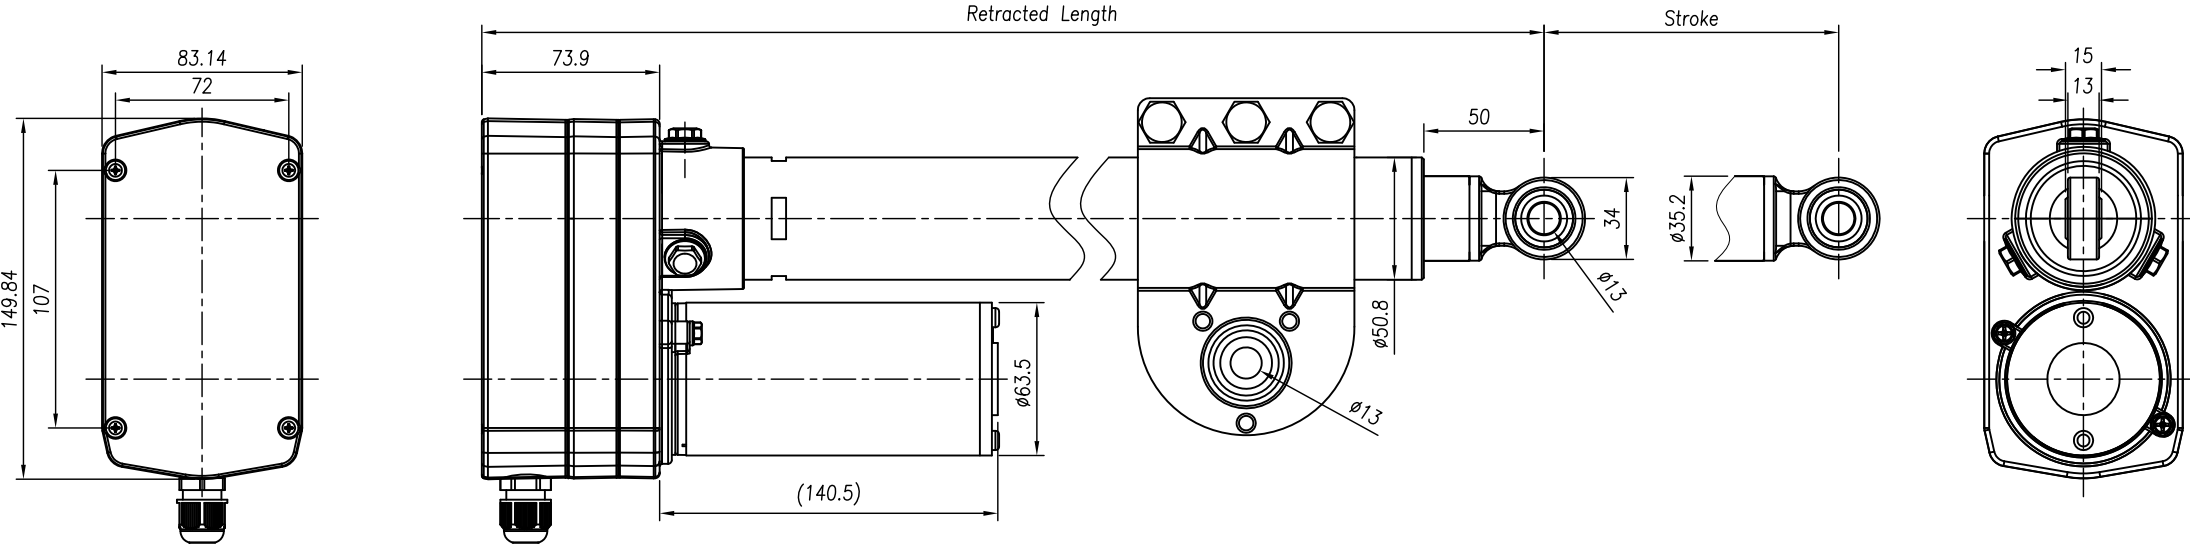

Stroke	450	600	900
Retracted Length	813	963	1263

UNIT:mm

MOTTECK[®]
MOTORIZE OUR WORLD

DATE:
13 DEC 2016

TITLE:

Linear Actuator ID16