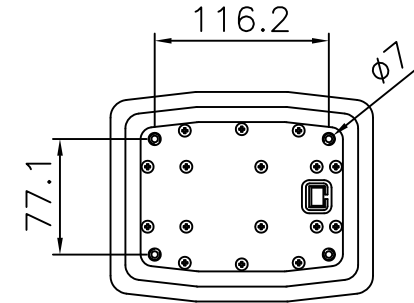

Stroke	400
Retracted Length	350
Extended Length	750

Top

Position of self-tapping screw holes

Bottom

Position of self-tapping screw holes

UNIT:mm

 <b>MOTTECK</b> <sup>®</sup> MOTORIZE OUR WORLD	DATE:
	29 June 2016
TITLE:	
<h1>DLC1 Lifting Column</h1>	