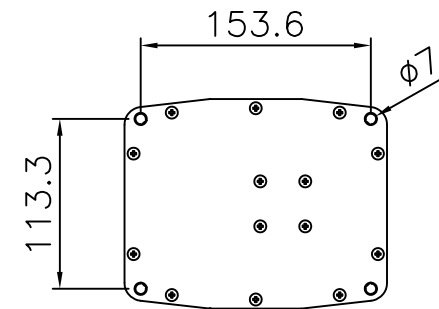

Stroke	400
Retracted Length	350
Extended Length	750

Top

Position of self-tapping screw holes

Bottom

Position of self-tapping screw holes

UNIT:mm

 <b>MOTTECK</b> <sup>®</sup> MOTORIZE OUR WORLD	DATE:
	29 June 2016
TITLE:	
<h1>DLC1 Lifting Column</h1>	